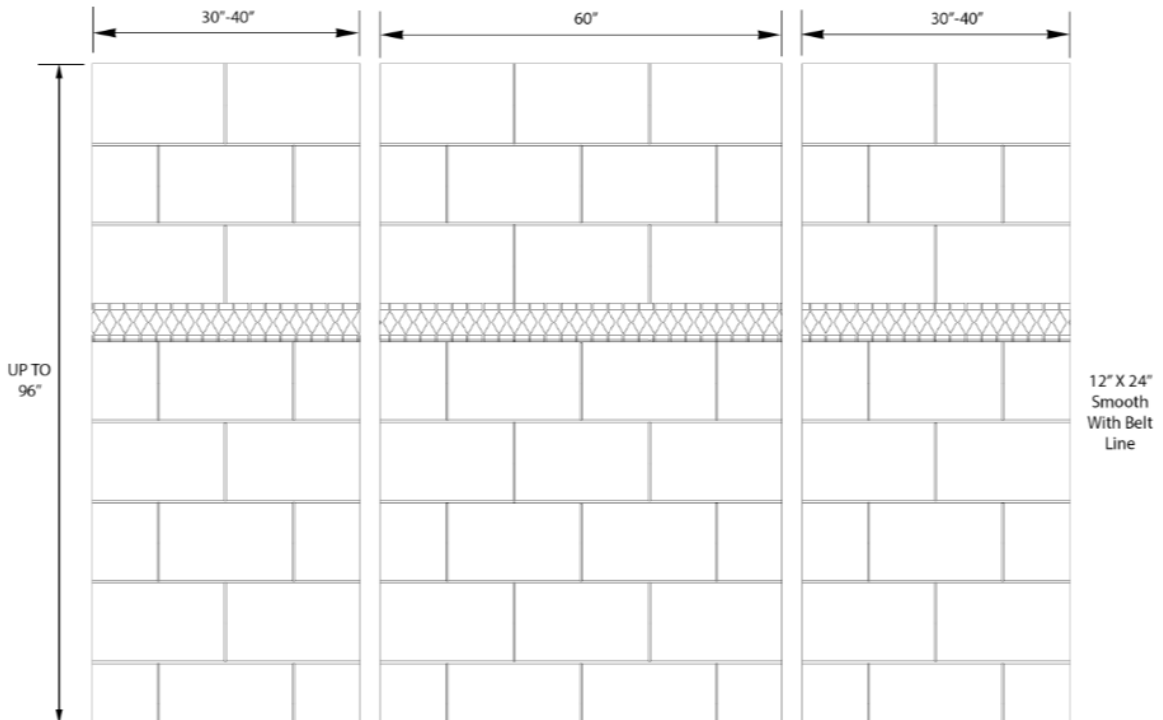

### **Model: Camila**

**Specification:**

- Material: Cast marble
- 24"x 12" pattern
- Accent: Belt line
- Gloss finish
- Sealed surface
- Mold & mildew resistant
- Easy to install
- Brand: NERVAL

Disclaimer: Nerval makes every effort to provide accurate specification data. However, specification may change without notice. Please visit [nerval website](http://nerval.com) to see NERVAL'S TERMS AND CONDITIONS.

## Cast Marble Shower Surrounds

Width	Height	Thickness
30"	96"	1/4"
40"	96"	1/4"
60"	96"	1/4"

Custom sizes are available

#### Panel size:

- 30" x 96"
- 40" x 96"
- 60" x 96"
- Custom sizes are available
- Thickness: ¼"
- Material: Cast marble
- Finish: Gloss
- Brand: NERVAL

#### Features:

- Pattern: 24" x 12" smooth
- Accent: Belt line
- Solid panel
- Sealed surface
- Mold resistant
- Mildew resistant
- Shipped oversize – measure & cut at the jobsite by installer
- Easy to Install